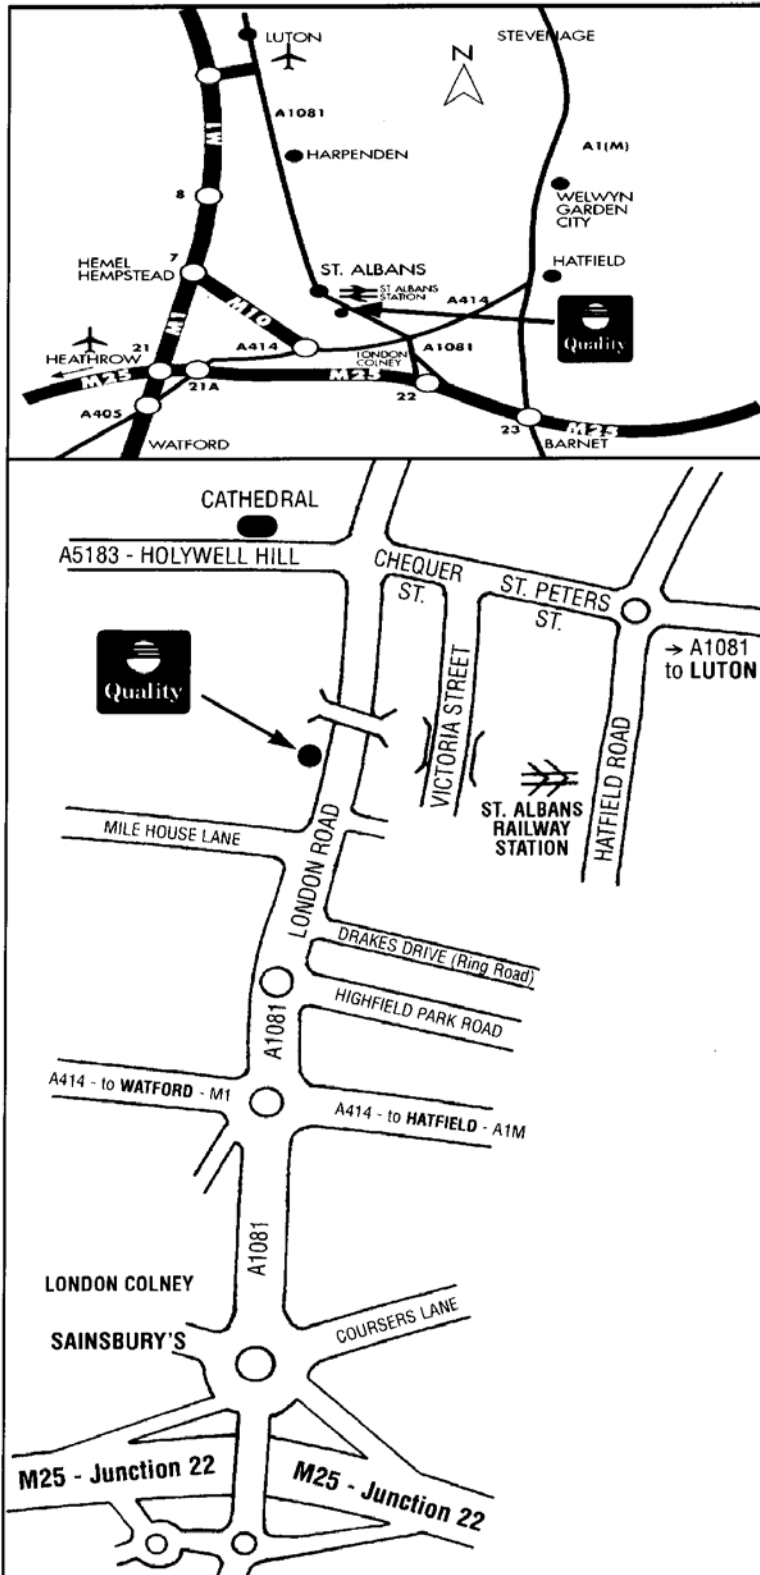

## How to find us

### From the North – M1 Southbound:

- M1 – exit at junction 7, to
- M10 to the end, straight on to
- A414 (Hatfield), connect to
- A1081 (head to St. Albans)
- See street map

### From London - M1 Northbound:

- M1 – exit at junction 6, to
- A414 (Hatfield), connect to
- A1081 (head to St. Albans)
- See street map