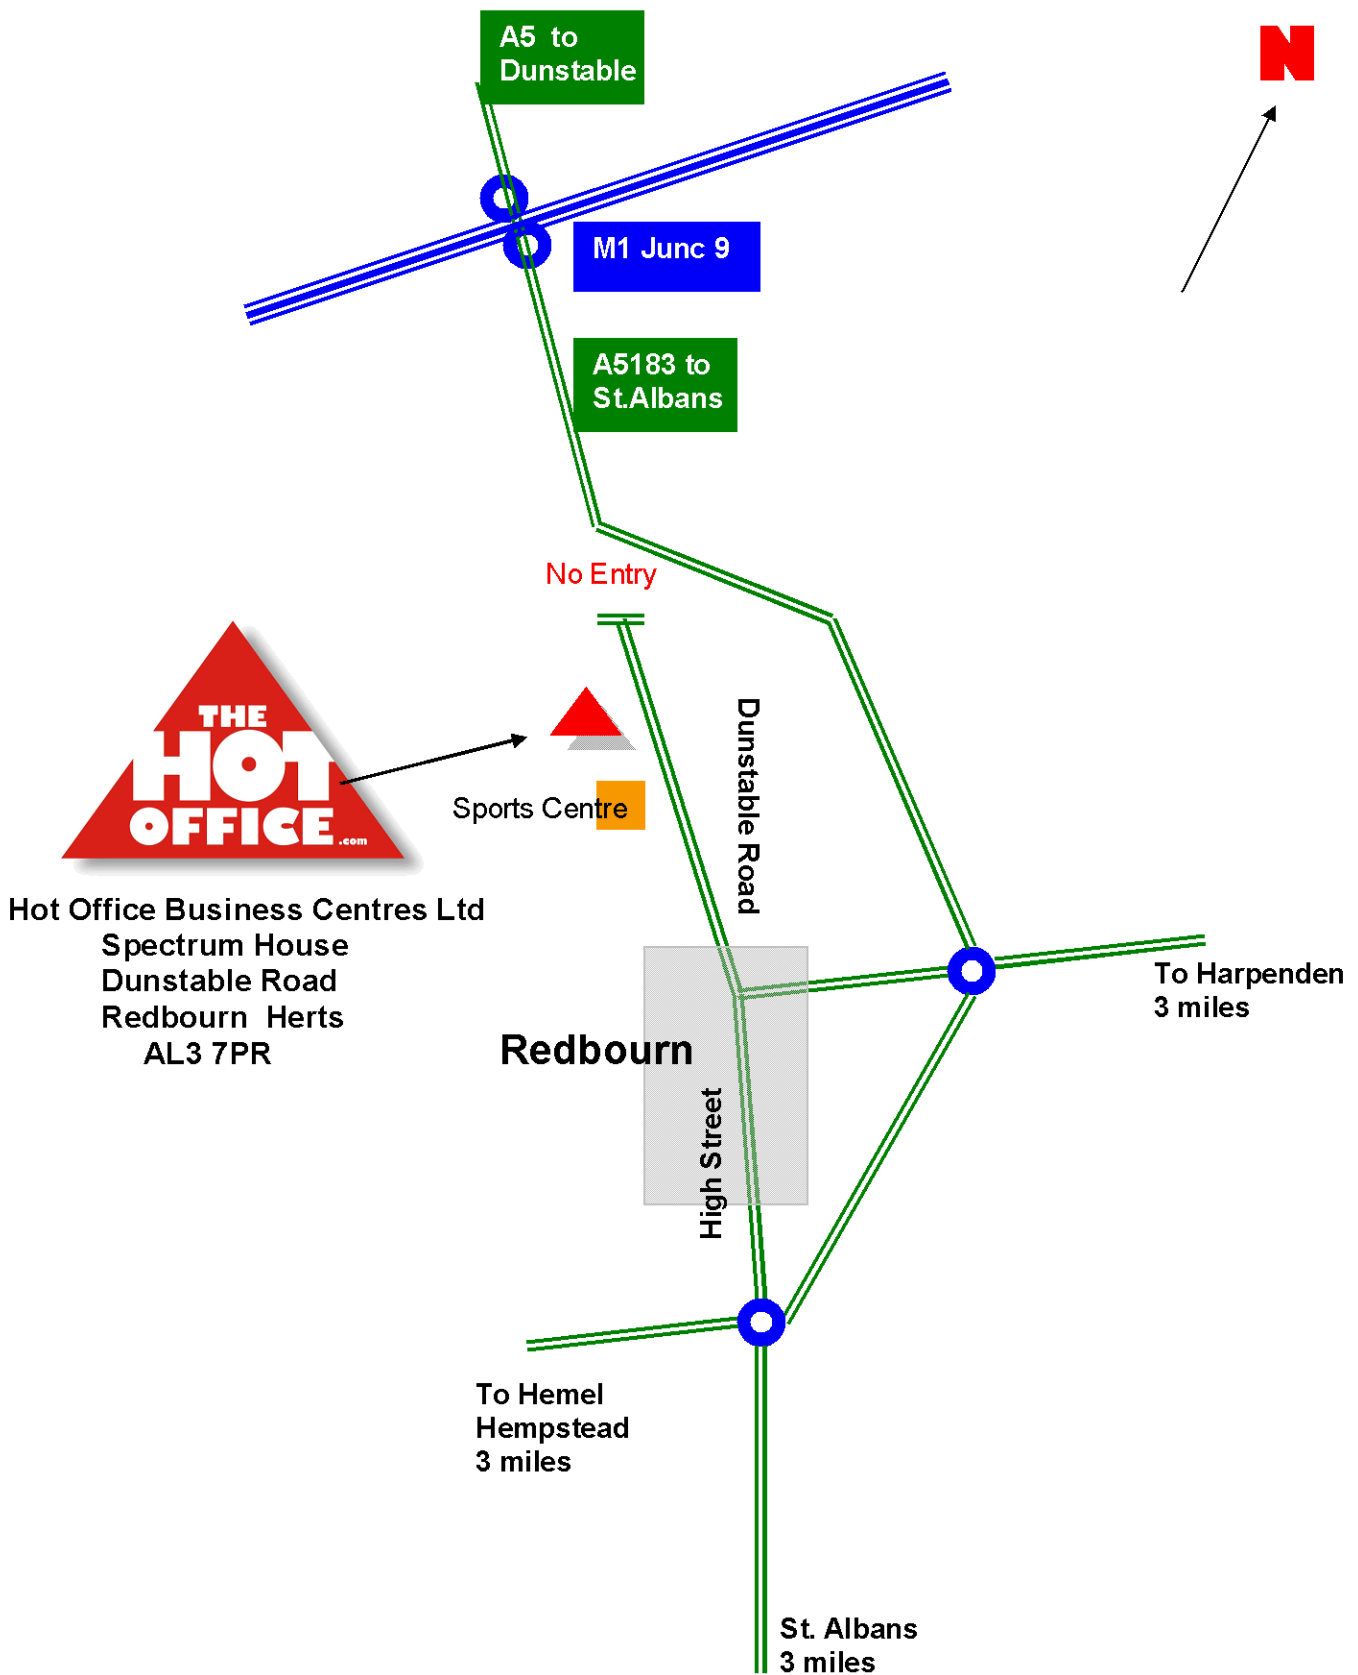

Location Map

www.thehotoffice.com TEL: 08456 122 010

Hot Office Business Centres Ltd, Spectrum House, Dunstable Road, Redbourn, Herts AL3 7PR